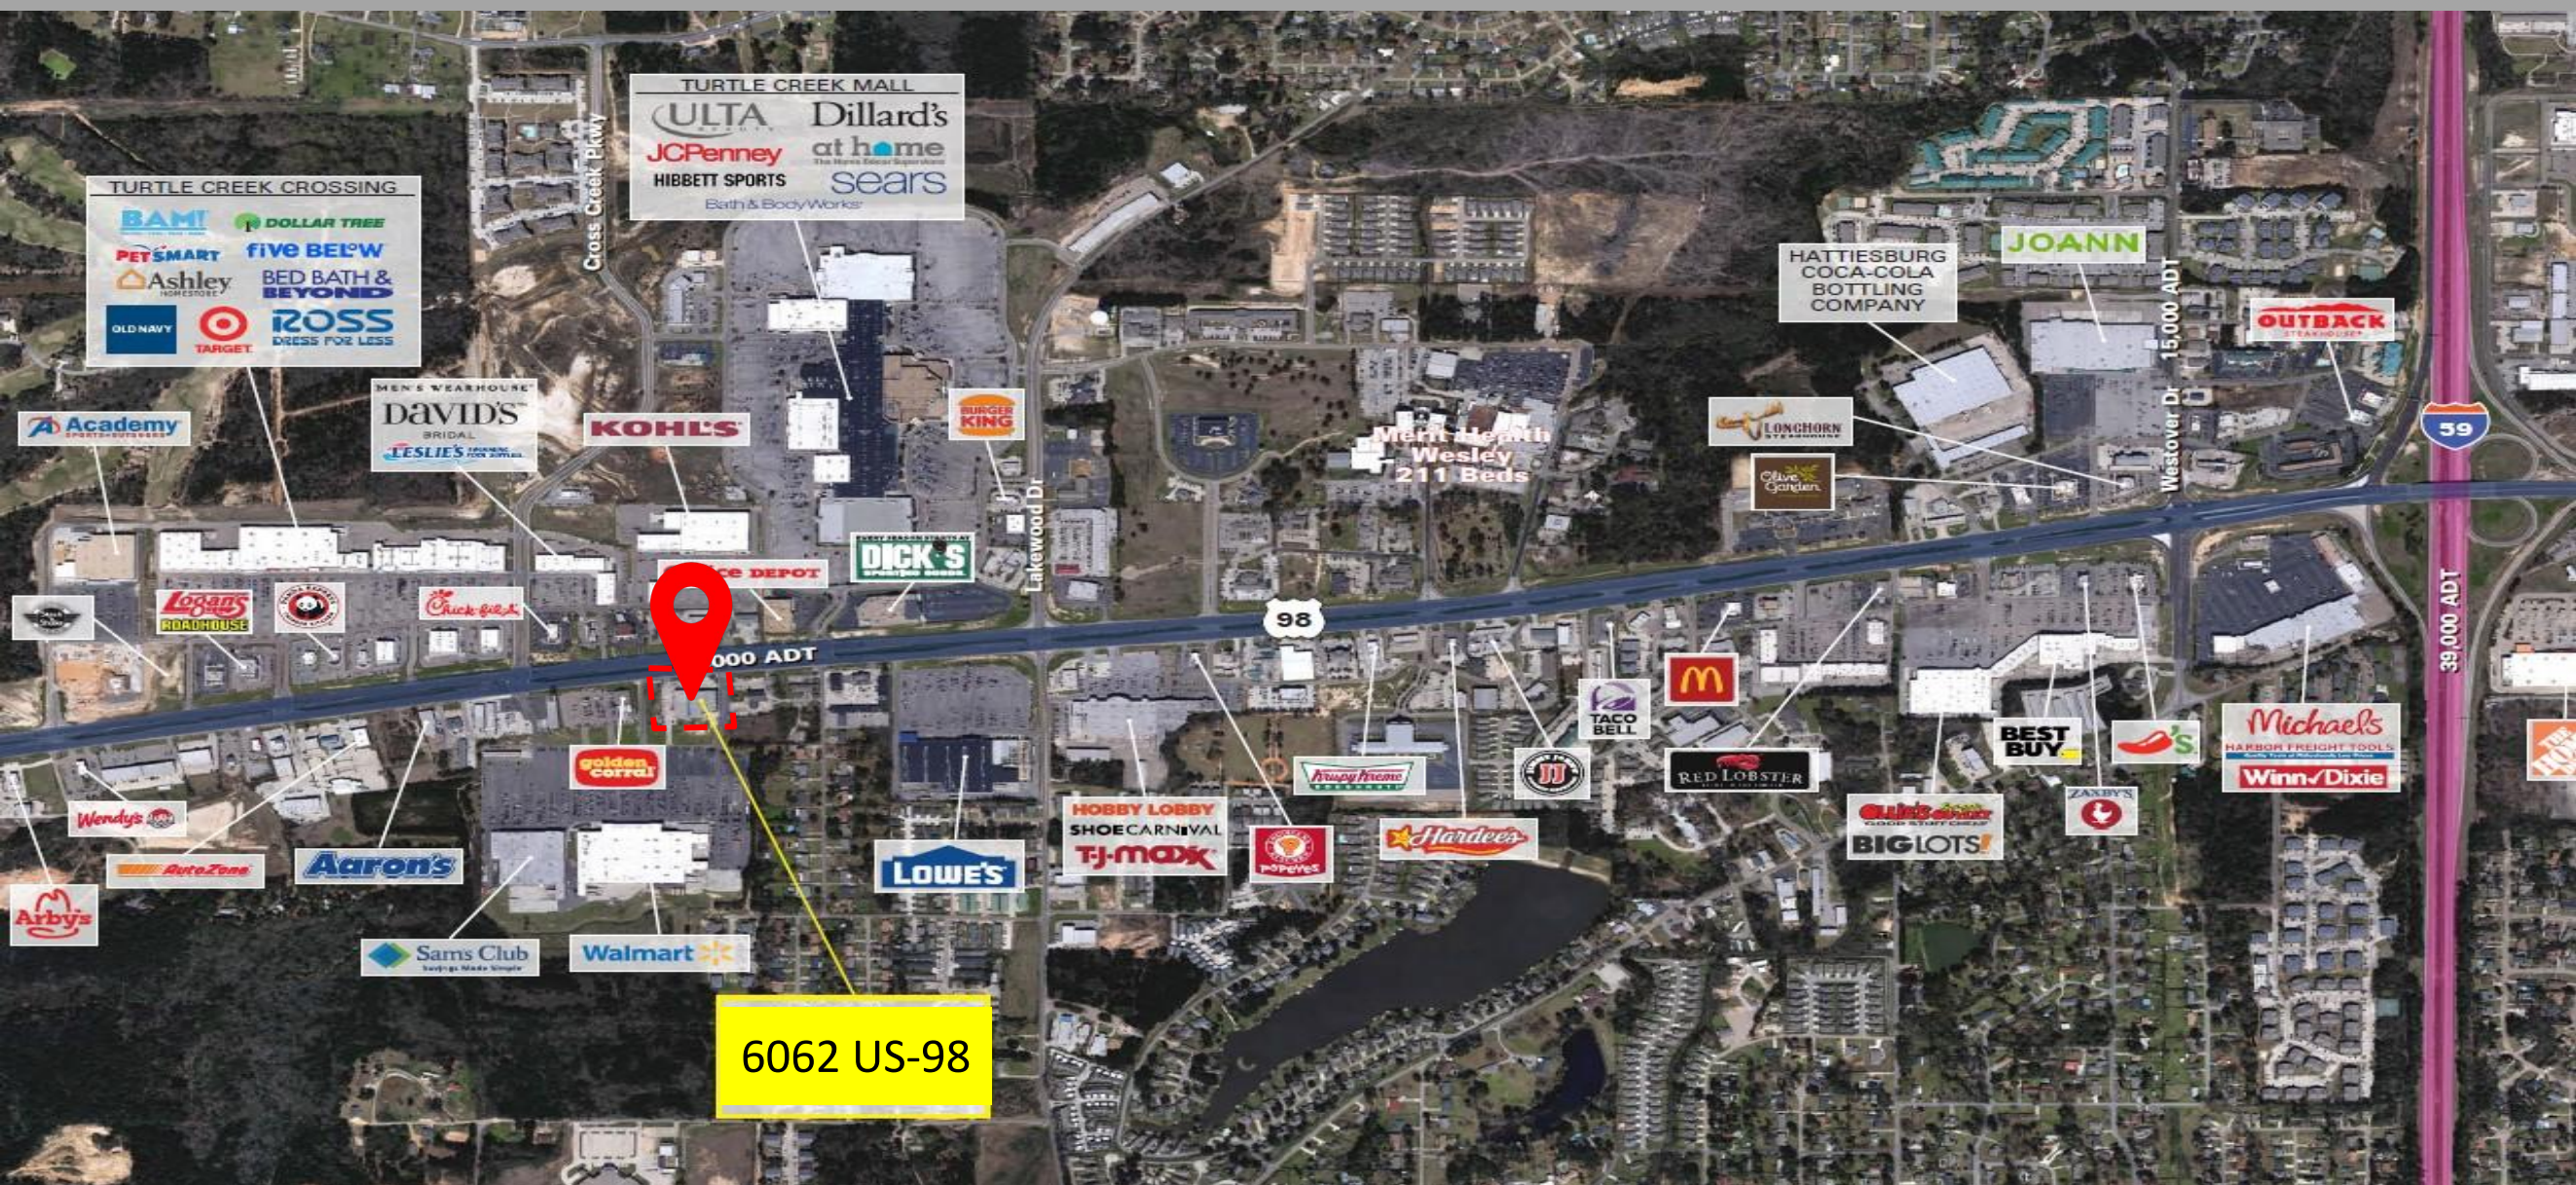

FOR LEASE

Walmart Outparcel Available

\$16.00 PSF NNN
11,638 SF

6062 US-98
Hattiesburg, MS 39402

- Former Tuesday Morning
- Hattiesburg Premier Shopping Area
- Local Retailers Include: Walmart, Sam's Club, Lowe's, and Office Depot
- 53,000 Vehicles Per Day