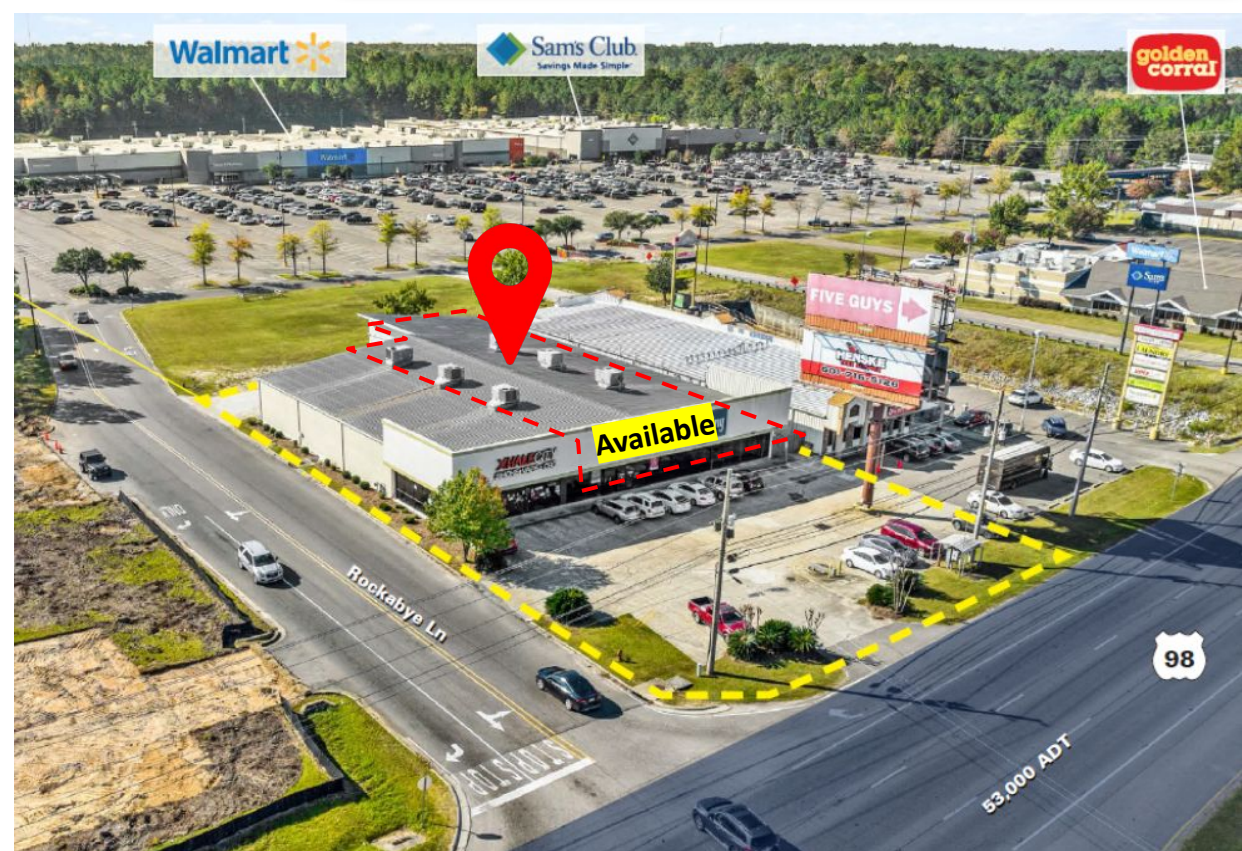

FOR LEASE

Walmart Outparcel Available

\$16.00 PSF NNN
11,638 SF

6062 US-98
Hattiesburg, MS 39402

- Former Tuesday Morning
- Hattiesburg Premier Shopping Area
- Local Retailers Include: Walmart, Sam's Club, Lowe's, and Office Depot
- 53,000 Vehicles Per Day