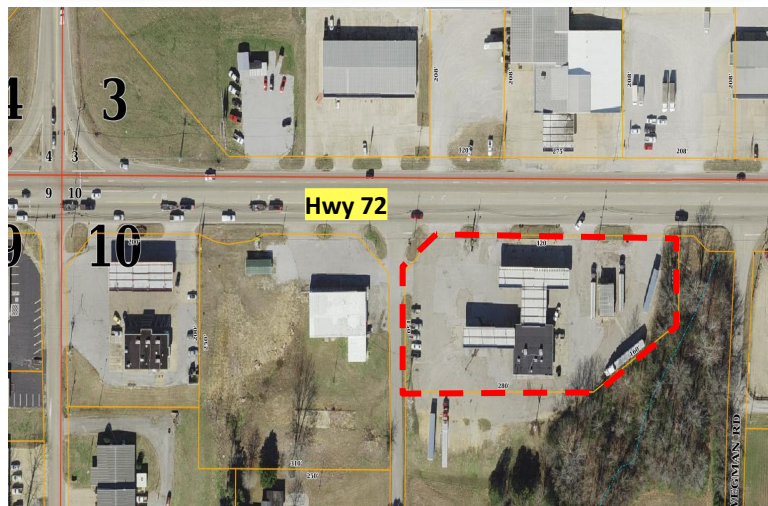

FOR SALE

Turn Key Gas Station

**3107 Hwy 72
Corinth, MS 38834**

\$1,200,000

3,240 SF on 1.6 AC

- .5 Miles from the Corinth Exit at Hwy 45 and Hwy 72
- Gas Contract in Place
- No Financial Information Available
- Excellent Opportunity for an Owner User